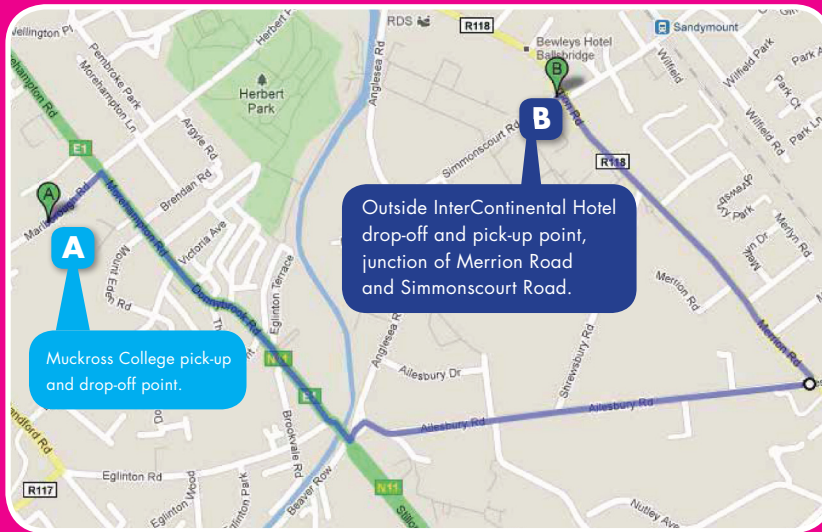

◆ DUBLIN HORSE SHOW ◆

9-13 AUGUST 2017 RDS, BALLSBRIDGE, DUBLIN 4

Park and Ride

A Muckross College - Marlborough Road

Off Morehampton Road. Wednesday to Sunday, 7am to 9.30pm. Times subject to change.

B Outside InterContinental Hotel

Junction of Merrion Road and Simmonscourt Road.

€10 PER DAY INCLUDING PARKING AND SHUTTLE BUS FOR ALL CAR PASSENGERS

CUSTOMER NOTICE

Shuttle Buses run approximately every 15 minutes, depending on traffic flow, and start at 7am.

Last bus leaves from outside the InterContinental Hotel at 9pm, Wednesday to Sunday.

Customers must keep their bus tickets for return journey.

MUCKROSS COLLEGE CAR PARK will close at 9.30pm. Time subject to change.

• DUBLIN HORSE SHOW •
9-13 AUGUST 2017

MAIN EVENTS

Opening Day

Wednesday 9 August

Dundrum Town Centre Ladies' Day

Thursday 10 August

FEI Nations Cup™ presented by Longines

Friday 11 August